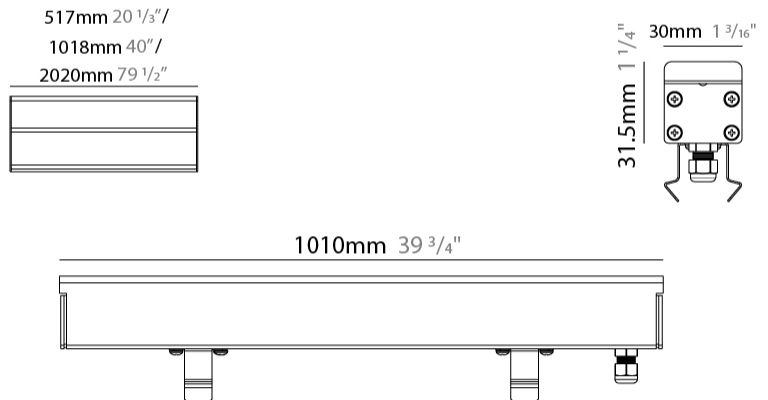

E12I0016-

base number Color
Temperature

1. To build a product code in our configurator select the specify button on the base model # product page
2. To build a manual product code on this datasheet choose from the options listed below in blue font and add the suffix to the base model #

GENERAL

Series: Ranger 30
Brand: Unonovesette
Division: Exterior
Mounting Type: Recessed
Mounting Location: In-Ground
Subcategory: Drive Over

PHYSICAL

Shape: Rectangle
Length (mm): 1010
Length (in): 39 3/4
Width (mm): 30
Width (in): 1 1/8
Height (mm): 31.5
Height (in): 1 1/4
Light Distribution: Direct
Weight (kg): 0.56
Weight (lbs): 2.45
Load Resistance (kg): 5000
Load Resistance (lbs): 11023
Fixture Finish: Opal White
Fixture Material: Extruded PMMA with Opal
Cable Details: IP67 300mm Cable

ELECTRICAL

Lamp Type: LED
Input Wattage (W): 14.8
Total Output Wattage (W): 12.2
Dimming: Non-Dimming / Phase Dimming (120Vac only) / 0-10V Dimming
Driver Included: No
Driver Location: Remote
Driver Type: Constant Voltage - Universal
Driver Class: Class 2
Input Voltage (V): 120 - 277
Output Voltage (V): 24

LED

Color Temperature (°K): 2200 / 2700 / 3000 / 4000
Max. Delivered Lumen (lm): 800
CRI: >90 CRI
Lamp Life (hrs): 100000

OPTICAL

Optic°: 150
Beam Angle: Diffused
Adjustability: Fixed

RATINGS AND CERTIFICATIONS

Certified By: Certified for North American Standards
IP rating: IP67
IK Rating: IK10

PROJECT
TYPE
SPECIFIER
QUANTITY
DATE