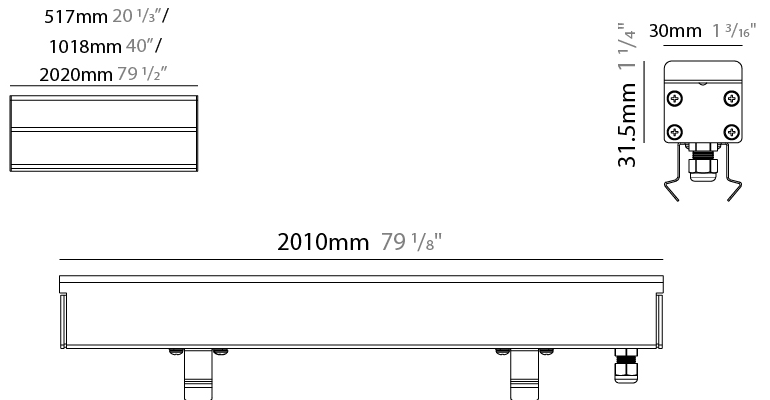

PROJECT	
TYPE	
SPECIFIER	
QUANTITY	
DATE	

RANGER 30 RECESSED

E12I0032-RGBW

base number

1. To build a product code in our configurator select the specify button on the base model # product page
2. To build a manual product code on this datasheet choose from the options listed below in blue font and add the suffix to the base model #

GENERAL

Series: Ranger 30
Brand: Unonovesette
Division: Exterior
Mounting Type: Recessed
Mounting Location: In-Ground
Subcategory: Drive Over

PHYSICAL

Shape: Rectangle
Length (mm): 2010
Length (in): 79 1/8
Width (mm): 30
Width (in): 1 1/4
Height (mm): 31.5
Height (in): 1 1/4
Light Distribution: Direct
Weight (kg): 2.22
Weight (lbs): 4.89
Load Resistance (kg): 5000
Load Resistance (lbs): 11023
Fixture Finish: Opal White
Fixture Material: Extruded PMMA with Opal
Cable Details: IP67 300mm Cable

ELECTRICAL

Lamp Type: LED
Input Wattage (W): 46
Dimming: DMX
Control Gear: DMX
Driver Included: No
Driver Location: Remote
Driver Type: Constant Voltage - Universal
Driver Class: Class 2
Input Voltage (V): 120 - 277
Output Voltage (V): 24

LED

Color Temperature (°K): RGBW
CRI: >90 CRI
Lamp Life (hrs): 100000
Special LEDs offerings: RGBW

OPTICAL

Optic°: 150
Beam Angle: Diffused
Adjustability: Fixed

RATINGS AND CERTIFICATIONS

Certified By: Certified for North American Standards
IP rating: IP67
IK Rating: IK10