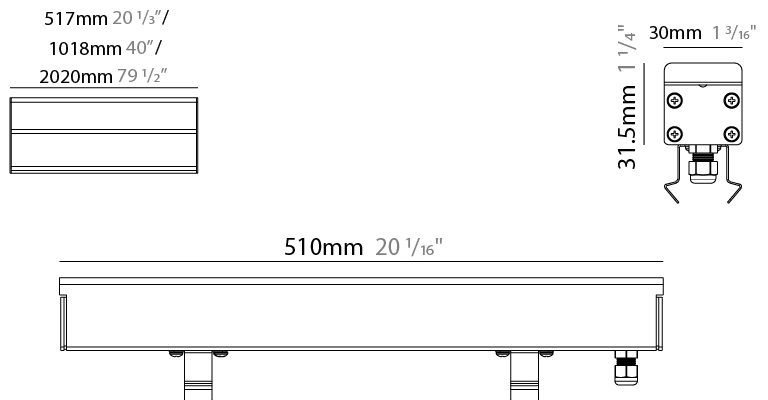

PROJECT	
TYPE	
SPECIFIER	
QUANTITY	
DATE	

RANGER 30 RECESSED

E12I0030-RGBW

base number

1. To build a product code in our configurator select the specify button on the base model # product page
2. To build a manual product code on this datasheet choose from the options listed below in blue font and add the suffix to the base model #

GENERAL

Series: Ranger 30
Brand: Unonovesette
Division: Exterior
Mounting Type: Recessed
Mounting Location: In-Ground
Subcategory: Drive Over

PHYSICAL

Shape: Rectangle
Length (mm): 510
Length (in): 20
Width (mm): 30
Width (in): 1 1/16
Height (mm): 31.5
Height (in): 1 1/4
Light Distribution: Direct
Weight (kg): 0.56
Weight (lbs): 1.2
Load Resistance (kg): 5000
Load Resistance (lbs): 11023
Fixture Finish: Opal White
Fixture Material: Extruded PMMA with Opal
Cable Details: IP67 300mm Cable

ELECTRICAL

Lamp Type: LED
Input Wattage (W): 11.5
Dimming: DMX
Control Gear: DMX
Driver Included: No
Driver Location: Remote
Driver Type: Constant Voltage - Universal
Driver Class: Class 2
Input Voltage (V): 120 - 277
Output Voltage (V): 24

LED

Color Temperature (°K): RGBW
CRI: >90 CRI
Lamp Life (hrs): 100000
Special LEDs offerings: RGBW

OPTICAL

Optic°: 150
Beam Angle: Diffused
Adjustability: Fixed

RATINGS AND CERTIFICATIONS

Certified By: Certified for North American Standards
IP rating: IP67
IK Rating: IK10