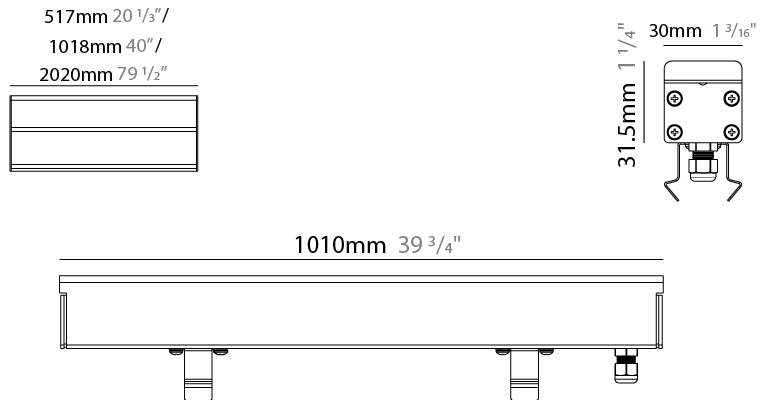

RANGER 30 RECESSED

E12I0031-RGBW

base number

1. To build a product code in our configurator select the specify button on the base model # product page
2. To build a manual product code on this datasheet choose from the options listed below in blue font and add the suffix to the base model #

GENERAL

Series: Ranger 30
Brand: Unonovesette
Division: Exterior
Mounting Type: Recessed
Mounting Location: In-Ground
Subcategory: Drive Over

PHYSICAL

Shape: Rectangle
Length (mm): 1010
Length (in): 39 3/4
Width (mm): 30
Width (in): 1 1/4
Height (mm): 31.5
Height (in): 1 1/4
Light Distribution: Direct
Weight (kg): 0.56
Weight (lbs): 2.45
Load Resistance (kg): 5000
Load Resistance (lbs): 11023
Fixture Finish: Opal White
Fixture Material: Extruded PMMA with Opal
Cable Details: IP67 300mm Cable

ELECTRICAL

Lamp Type: LED
Input Wattage (W): 23
Dimming: DMX
Control Gear: DMX
Driver Included: No
Driver Location: Remote
Driver Type: Constant Voltage - Universal
Driver Class: Class 2
Input Voltage (V): 120 - 277
Output Voltage (V): 24

LED

Color Temperature (°K): RGBW
CRI: >90 CRI
Lamp Life (hrs): 100000
Special LEDs offerings: RGBW

OPTICAL

Optic°: 150
Beam Angle: Diffused
Adjustability: Fixed

RATINGS AND CERTIFICATIONS

Certified By: Certified for North American Standards
IP rating: IP67
IK Rating: IK10

PROJECT	
TYPE	
SPECIFIER	
QUANTITY	
DATE