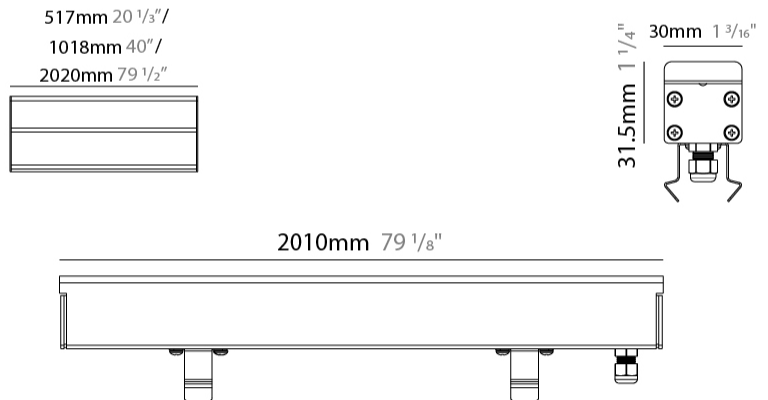

E12I0017-

base number Color
Temperature

1. To build a product code in our configurator select the specify button on the base model # product page
2. To build a manual product code on this datasheet choose from the options listed below in blue font and add the suffix to the base model #

GENERAL

Series: Ranger 30
Brand: Unonovesette
Division: Exterior
Mounting Type: Recessed
Mounting Location: In-Ground
Subcategory: Drive Over

PHYSICAL

Shape: Rectangle
Length (mm): 2010
Length (in): 79 1/8
Width (mm): 30
Width (in): 1 1/8
Height (mm): 31.5
Height (in): 1 1/4
Light Distribution: Direct
Weight (kg): 2.22
Weight (lbs): 4.89
Load Resistance (kg): 5000
Load Resistance (lbs): 11023
Fixture Finish: Opal White
Fixture Material: Extruded PMMA with Opal
Cable Details: IP67 300mm Cable

ELECTRICAL

Lamp Type: LED
Input Wattage (W): 30
Total Output Wattage (W): 24.4
Dimming: Non-Dimming / Phase Dimming (120Vac only) / 0-10V Dimming
Driver Included: No
Driver Location: Remote
Driver Type: Constant Voltage - Universal
Driver Class: Class 2
Input Voltage (V): 120 - 277
Output Voltage (V): 24

LED

Color Temperature (°K): 2200 / 2700 / 3000 / 4000
Max. Delivered Lumen (lm): 1600
CRI: >90 CRI
Lamp Life (hrs): 100000

OPTICAL

Optic°: 150
Beam Angle: Diffused
Adjustability: Fixed

RATINGS AND CERTIFICATIONS

Certified By: Certified for North American Standards
IP rating: IP67
IK Rating: IK10

PROJECT
TYPE
SPECIFIER
QUANTITY
DATE